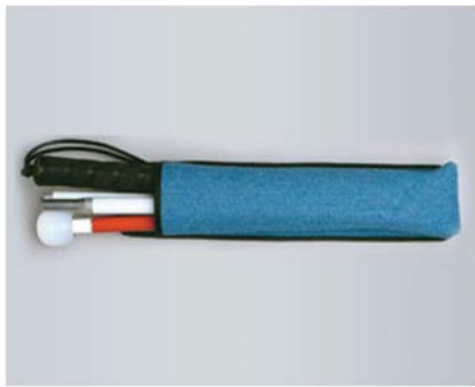

302016 **\$4.00**
High-Mileage Marshmallow Cane Tip
Hook Style

302021 **\$11.00**
Dakota Disk Cane Tip
Hook Style

302002 **\$13.00**
Ceramic Cane Tip
Hook Style

302003 **\$4.00**
Metal Glide Cane Tip
Hook Style