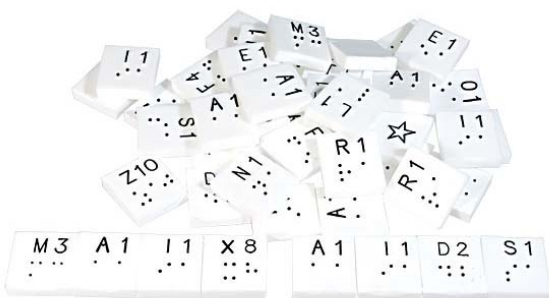

\$11.00

Tactile Sliding Puzzle Game

**Compact sized brain teaser game.
Great size for car trips.**

401044

\$13.00

Tactile Rubik's Cube

**Classic Rubik's puzzle with tactile
markings on it.**

401025

\$15.00

Low Vision Scrabble Tiles

**Extra Large letters on standard size
plastic scrabble pieces**

401026

\$27.00

Braille Scrabble Tiles

**Braille letters on standard size plastic
scrabble pieces**

401019

\$3.50

EZ Read Finger-Tip Bingo Card

Large bingo card with larger numbers and sliding windows to mark numbers called.

401020

\$1.50

Low Vision Bingo Card

Larger bingo card for those with low vision.

401021