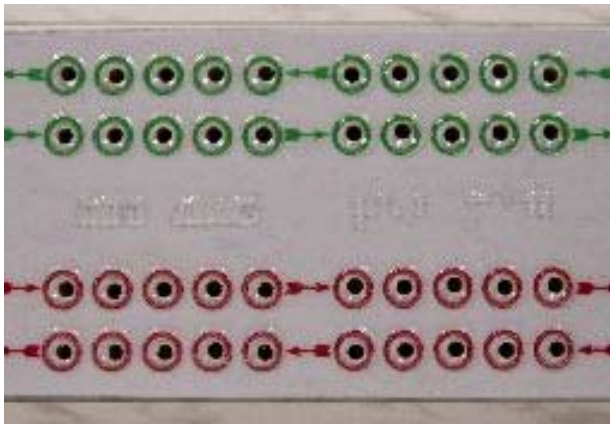

\$3.25

Tactile Dice

Standard size pair of dice with tactile dots.

401041

\$16.00

Tactile Dominos

**Standard size set of double-six
Dominos with tactile dots**

401012