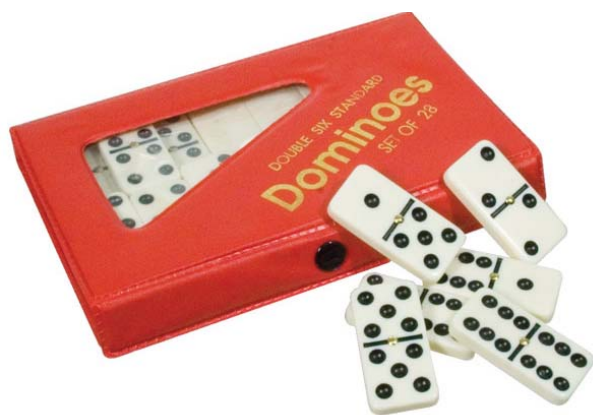

401008

\$16.00

Rook Cards

Large-Size Rook deck with tactile braille symbols

401010

\$7.00

Table-top card holder

Clear plastic table-top playing card holder.

401013

\$9.00

Fanned Table-top Card Holder

401039

\$5.50

XL Low Vision Dice

XL pair of dice with tactile dots.

401040

\$3.25

Tactile Dice

Standard size pair of dice with tactile dots.

401041

\$16.00

Tactile Dominos

**Standard size set of double-six
Dominos with tactile dots**

401012